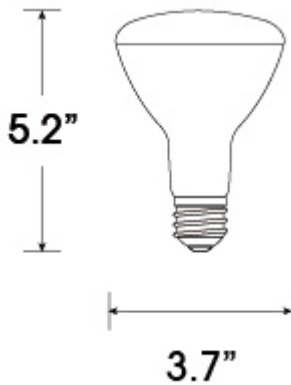

Diagrams

Dimensions:

Standards

Prosperity Lamps & Components Ltd.

Tel: (852) 2511 0022 Fax: (852) 2511 0082 Web: www.prosperitylamps.com Email: info@prosperitylamps.com