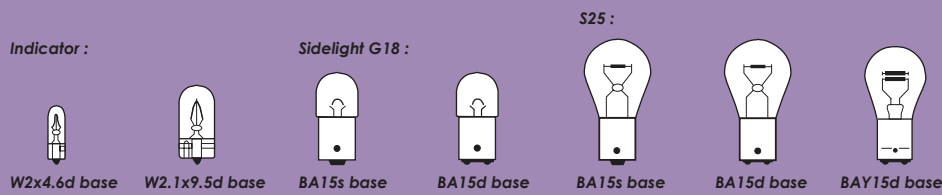

Automobile Lamps European System

Side / Indicator / Brake / Tail / Flasher

Lamp Code	SAE Category	Voltage (V)	Wattage (W)	Base
Indicator	T5	6, 12, 24	1 – 5	W2x4.6d
Indicator	T10	6, 12, 24	2 – 5	W2.1x9.5d
Sidelight	G18	6, 12, 24	5 – 15	BA15s
Sidelight	G18	6, 12, 24	5 – 15	BA15d

Lamp Code	Series	Voltage (V)	Wattage/CP (W)	Base
317	S25	6	21W	BA15s
336	S25	12	15W	BA15s
382E	S25	12	21W	BA15s
240	S25	24	15W	BA15s
337	S25	24	18W	BA15s
241E	S25	24	21W	BA15s
339	S25	24	26W	BA15s
345	S25	28	28W	BA15s
A4598	S25	48	25W	BA15s
319	S25	6	21W	BA15d
335E	S25	12	21W	BA15d
348	S25	24	12W	BA15d
338	S25	24	18W	BA15d
346E	S25	24	21W	BA15d
383	S25	6	18/5W	BA15d
381	S25	12	21/5W	BA15d
384	S25	6	21/5CP	BAY15d
380E	S25	12	21/5CP	BAY15d
294	S25	24	21/5CP	BAY15d
334	S25	24	24/6CP	BAY15d