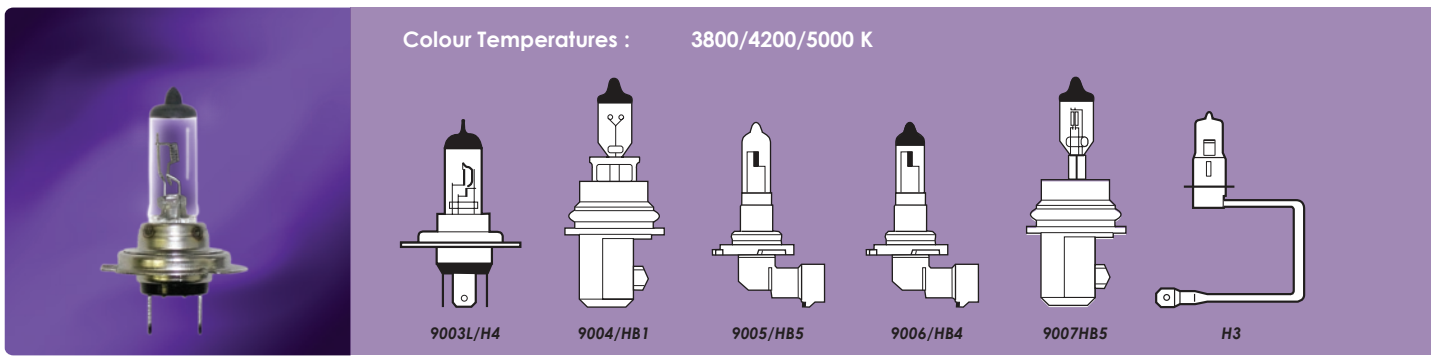

# Halogen Headlight Lamps N. American System

Lamp Code	SAE Category	Voltage (V)	Wattage (W)	Base
9003L	HB2/H4	12	60/55	P43t
	H4	12	55/60	P43t
9004	HB1	12.8	65/45	P29t
9005	HB3	12.8	60	P20d
9006	HB4	12.8	55	P22d
9007	HB5	12.8	65/55	PX29t
	H3	12	35	PK22s
	H3	12	55	PK22s

# Halogen Headlight Lamps for Motorcycles

Lamp Code	Series	Voltage (V)	Wattage (W)	Base
H6M(HS) 6V 18/18W	HS	6	18/18	P15D-25-1
H6M(HS) 12V 20/20W	HS	12	20/20	P15D-25-1
H6M(HS) 12V 25/25W	HS	12	25/25	P15D-25-1
H6M(HS) 12V 30/30W	HS	12	30/30	P15D-25-1
H6M(HS) 12V 35/35W	HS	12	35/35	P15D-25-1
H6M(HV) 12V 25/25W	HV	12	25/25	P15D-25-3
H6M(HV) 12V 30/30W	HV	12	30/30	P15D-25-3
H6M(HV) 12V 35/35W	HV	12	35/35	P15D-25-3
H6M(HL) 12V 30/30W	HL	12	30/30	P15D-30
H6M(HL) 12V 35/35W	HL	12	35/35	P15D-30