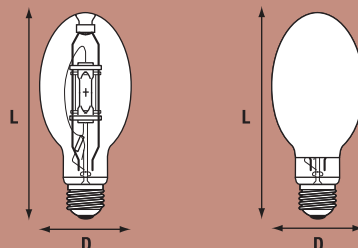

Special 'O' Rated Metal Halide Lamps - N. American System

MHP Series – With Shrouded Arc-tube For Open Fixtures

- High Luminous efficacy with very good color rendition
- Universal burning position
- Long burning hours
- 'O' rated lamps permit greater flexibility in fixture design, reduce fixture operating temperatures and lower fixture costs
- Special EX39 socket is required for 175W, 250W, 400W and 1000W lamps

E/S lamp with E39 mogul base in an EX39 restricted socket

'O' lamp with EX39 restricted base in an EX39 restricted socket

Quartz Arc-tube Technology

Lamp Code	ANSI Spec	Description	Wattage (W)	Lumen (lm)	Base	Diameter D (inch)	Length L (inch)
MHP50/4K	M110	MHP50W/EDX17/clear/MED/4K	50	3400	Medium	2.13	5.37
MHP50/C/4K	M110	MHP50W/ED17/coated/MED/4K	50	3200	Medium	2.13	5.37
MHP70/3K	M98	MHP70W/ED17/clear/MED/3K	70	5200	Medium	2.13	5.37
MHP70/C/3K	M98	MHP70W/ED17/coated/MED/3K	70	4800	Medium	2.13	5.37
MHP70/4K	M98	MHP70W/ED17/clear/MED/4K	70	5500	Medium	2.13	5.37
MHP70/C/4K	M98	MHP70W/ED17/coated/MED/4K	70	5100	Medium	2.13	5.37
MHP100/3K	M90	MHP100W/ED17/clear/MED/3K	100	8400	Medium	2.13	5.37
MHP100/C/3K	M90	MHP100W/ED17/coated/MED/3K	100	7800	Medium	2.13	5.37
MHP100/4K	M90	MHP100W/ED17/clear/MED/4K	100	8400	Medium	2.13	5.37
MHP100/C/4K	M90	MHP100W/ED17/coated/MED/4K	100	7800	Medium	2.13	5.37
MHP150/3K	M102	MHP150W/ED17/clear/MED/3K	150	12500	Medium	2.13	5.37
MHP150/C/3K	M102	MHP150W/ED17/coated/MED/3K	150	11800	Medium	2.13	5.37
MHP150/4K	M102	MHP150W/ED17/clear/MED/4K	150	12500	Medium	2.13	5.37
MHP150/C/4K	M102	MHP150W/ED17/coated/MED/4K	150	11800	Medium	2.13	5.37
MHP175/4K	M57	MHP175W/ED28/clear/EMOG/4K	175	14000	EX39	3.5	8.25
MHP175/C/4K	M57	MHP175W/ED28/coated/EMOG/4K	175	13200	EX39	3.5	8.25
MHP250/4K	M58	MHP250W/ED28/clear/EMOG/4K	250	21000	EX39	3.5	8.25
MHP250/C/4K	M58	MHP250W/ED28/coated/EMOG/4K	250	20000	EX39	3.5	8.25
MHP400/4K	M59	MHP400W/ED37/clear/EMOG/4K	400	36000	EX39	4.62	11.25
MHP400/C/4K	M59	MHP400W/ED37/coated/EMOG/4K	400	34000	EX39	4.62	11.25
MHP1000/4K	M47	MHP1000W/ED56/clear/EMOG/4K	1000	110000	EX39	7	15.37
MHP1000/C/4K	M47	MHP1000W/ED56/coated/EMOG/4K	1000	105000	EX39	7	15.37