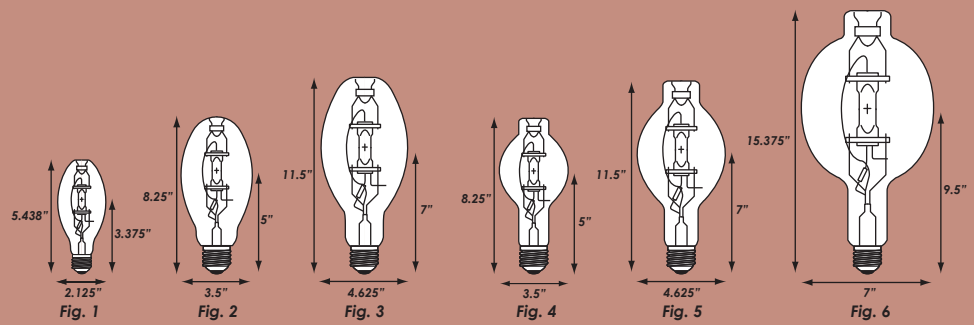

Single-Ended Metal Halide Lamps

N. American System, For Enclosed Fixtures

- High Luminous efficacy with very good colour rendition
- Universal burning position
- Long burning hours

Quartz Arc-tube Technology

Lamp Code	ANSI Spec	Description	Wattage (W)	Lumen (lm)	Base	Fig.
MH50/4K	M110	MH50W/ED17/clear/MED/4K	50	3400	Medium	1
MH50/C/4K	M110	MH50W/ED17/coated/MED/4K	50	3200	Medium	1
MH70/3K	M98	MH70W/ED17/clear/MED/3K	70	5200	Medium	1
MH70/C/3K	M98	MH70W/ED17/coated/MED/3K	70	4800	Medium	1
MH70/4K	M98	MH70W/ED17/clear/MED/4K	70	5500	Medium	1
MH70/C/4K	M98	MH70W/ED17/coated/MED/4K	70	5100	Medium	1
MH100/3K	M90	MH100W/ED17/clear/MED/3K	100	8400	Medium	1
MH100/C/3K	M90	MH100W/ED17/coated/MED/3K	100	7800	Medium	1
MH100/4K	M90	MH100W/ED17/clear/MED/4K	100	8400	Medium	1
MH100/C/4K	M90	MH100W/ED17/coated/MED/4K	100	7800	Medium	1
MH150/3K	M102	MH150W/ED17/clear/MED/3K	150	12500	Medium	1
MH150/C/3K	M102	MH150W/ED17/coated/MED/3K	150	11800	Medium	1
MH150/4K	M102	MH150W/ED17/clear/MED/4K	150	12500	Medium	1
MH150/C/4K	M102	MH150W/ED17/coated/MED/4K	150	11800	Medium	1
MH175/4K	M57	MH175W/ED28/clear/MOG/4K	175	14000	Mogul	2
MH175/C/4K	M57	MH175W/ED28/coated/MOG/4K	175	13200	Mogul	2
MH250/4K	M58	MH250W/ED28/clear/MOG/4K	250	21000	Mogul	2
MH250/C/4K	M58	MH250W/ED28/coated/MOG/4K	250	20000	Mogul	2
MH250/BT28/4K	M58	MH250W/BT28/clear/MOG/4K	250	21000	Mogul	4
MH250/BT28/C/4K	M58	MH250W/BT28/coated/MOG/4K	250	20000	Mogul	4
MH400/4K	M59	MH400W/ED37/clear/MOG/4K	400	36000	Mogul	3
MH400/C/4K	M59	MH400W/ED37/coated/MOG/4K	400	34000	Mogul	3
MH400/BT37/4K	M59	MH400W/BT37/clear/MOG/4K	400	36000	Mogul	5
MH400/BT37/C/4K	M59	MH400W/BT37/coated/MOG/4K	400	34000	Mogul	5
MH1000/4K	M47	MH1000W/BT56/clear/MOG/4K	1000	110000	Mogul	6
MH1000/C/4K	M47	MH1000W/BT56/coated/MOG/4K	1000	105000	Mogul	6
MH1500/4K	M48	MH1500W/BT56/clear/MOG/4K	1500	155000	Mogul	6
Special Versions						
MH175/MED/4K	M57	MH175W/ED28/clear/MED/4K	175	14000	Medium	2
MH175/MED/C/4K	M57	MH175W/ED28/coated/MED/4K	175	13200	Medium	2
MH400/ED28/4K	M59	MH400W/ED28/clear/MOG/4K	400	36000	Mogul	2
MH1000/BT37/4K	M47	MH1000W/BT37/clear/MOG/4K	1000	110000	Mogul	5