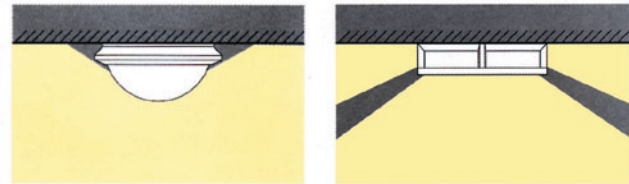

Compact Fluorescent Lamps FLAT Lamps for External Starters, Conventional and Electronic Control Gear

- ➔ Flat compact fluorescent lamps with high luminous efficacy
- ➔ Eight times the life and only 20% of power consumption of ordinary light bulbs
- ➔ Use with easily available conventional or electronic control gear common for T8 and FLL(2G11 base) lamps
- ➔ Two 18W lamps can be used in tandem with one 36W conventional ballast on 220-240V circuitry, savings on circuitry wiring costs
- ➔ Ideal for compact luminaries, especially for square modular, surface-mounted or recessed luminaries, low profile wall and ceiling luminaries, downlights and uplights.
- ➔ Excellent colour rendition
- ➔ Colour available :

827	=	2700K
830	=	3000K
840	=	4200K
865	=	6500K

Lamp Code	Wattage (W)	CRI (Ra)	Lumen (lm)	Base	Length L (mm)
FLF-18W/827	18	80-89, 1B	1100	2G10	122
FLF-18W/830	18	80-89, 1B	1100	2G10	122
FLF-18W/840	18	80-89, 1B	1100	2G10	122
FLF-18W/865	18	80-89, 1B	1100	2G10	122
FLF-24W/827	24	80-89, 1B	1700	2G10	165
FLF-24W/830	24	80-89, 1B	1700	2G10	165
FLF-24W/840	24	80-89, 1B	1700	2G10	165
FLF-24W/865	24	80-89, 1B	1700	2G10	165
FLF-36W/827	36	80-89, 1B	2800	2G10	217
FLF-36W/830	36	80-89, 1B	2800	2G10	217
FLF-36W/840	36	80-89, 1B	2800	2G10	217
FLF-36W/865	36	80-89, 1B	2800	2G10	217