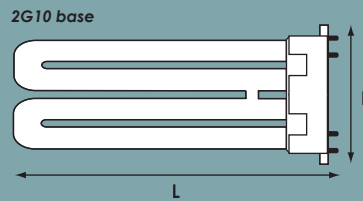

Compact Fluorescent Lamps FLAT Lamps for External Starters, Conventional and Electronic Control Gear

- ➔ Flat compact fluorescent lamps with high luminous efficacy
- ➔ Eight times the life and only 20% of power consumption of ordinary light bulbs
- ➔ Use with easily available conventional or electronic control gear common for T8 and FLL(2G11 base) lamps
- ➔ Two 18W lamps can be used in tandem with one 36W conventional ballast on 220-240V circuitry, savings on circuitry wiring costs
- ➔ Ideal for compact luminaries, especially for square modular, surface-mounted or recessed luminaries, low profile wall and ceiling luminaries, downlights and uplights.
- ➔ Excellent colour rendition
- ➔ Colour available :

827	=	2700K
830	=	3000K
840	=	4200K
865	=	6500K

Lamp Code	Wattage (W)	CRI (Ra)	Lumen (lm)	Base	Length L (mm)
FLF-18W/827	18	80-89, 1B	1100	2G10	122
FLF-18W/830	18	80-89, 1B	1100	2G10	122
FLF-18W/840	18	80-89, 1B	1100	2G10	122
FLF-18W/865	18	80-89, 1B	1100	2G10	122
FLF-24W/827	24	80-89, 1B	1700	2G10	165
FLF-24W/830	24	80-89, 1B	1700	2G10	165
FLF-24W/840	24	80-89, 1B	1700	2G10	165
FLF-24W/865	24	80-89, 1B	1700	2G10	165
FLF-36W/827	36	80-89, 1B	2800	2G10	217
FLF-36W/830	36	80-89, 1B	2800	2G10	217
FLF-36W/840	36	80-89, 1B	2800	2G10	217
FLF-36W/865	36	80-89, 1B	2800	2G10	217