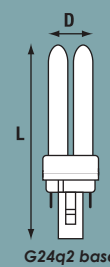

Compact Fluorescent Lamps For External Starters, Conventional and Electronic Control Gear (ECG) and Dimmer Systems

Lamp Code	Wattage (W)	CRI (Ra)	Lumen (lm)	Base	Length L (mm)
FLS/E-5W	5	80-89, 1B	250	2G7	85
FLS/E-7W	7	80-89, 1B	400	2G7	115
FLS/E-9W	9	80-89, 1B	600	2G7	145
FLS/E-11W	11	80-89, 1B	900	2G7	214

FLS/E and FLD/E :

- ➔ Extremely slim with small dimensions
- ➔ 10 times the life and only 20% of power consumption of ordinary light bulbs
- ➔ Excellent color rendition
- ➔ Colour available :

827 =	2700K
830 =	3000K
835 =	3500K
840 =	4200K
865 =	6500K

Lamp Code	Wattage (W)	CRI (Ra)	Lumen (lm)	Base	Length L (mm)
FLD/E-10W	10	80-89, 1B	600	G24q1	103
FLD/E-13W	13	80-89, 1B	900	G24q1	131
FLD/E-18W	18	80-89, 1B	1200	G24q2	146
FLD/E-26W	26	80-89, 1B	1800	G24q3	165