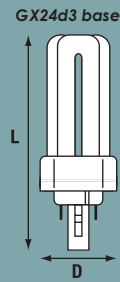

Compact Fluorescent Lamps

with Integral Starter For Conventional Control Gear (CCG)

- Extremely slim with small dimensions
- 10 times the life and only 20% of power consumption of ordinary light bulbs
- Excellent colour rendition 80-89, 1B
- Colour available :

827	=	2700K
830	=	3000K
835	=	3500K
840	=	4200K
865	=	6500K

Lamp Code	Voltage (V)	Wattage (W)	CRI (Ra)	Lumen	Base	Length L (mm)
FLT-13W	220 – 240	13	80-89, 1B	900	GX24d1	113
FLT-18W	220 – 240	18	80-89, 1B	1200	GX24d2	123
FLT-26W	220 – 240	26	80-89, 1B	1800	GX24d3	138