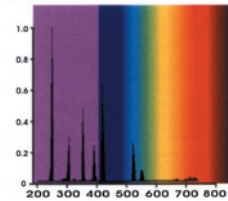

Germicidal Lamps *Special Fluorescent Lamps*

- T5 lamps – 4W, 6W, 8W
- T8 lamps – 10W, 15W, 18W, 30W, 36W
- PL lamps – 7W, 9W, 11W
- Lamp emits UV rays of 254nm and can kill most germs
- For use in sterilizers, air and water purifiers, etc

Warning : Avoid direct exposure of eyes and skin under germicidal lamps

Plant Growth Lamps *Special Fluorescent Lamps*

- T5 lamps – 8W
- T8 lamps – 10W, 15W, 18W, 30W, 36W
- Lamp reproduces natural light
- Lamp strengthens growth of aquatic, foliage plants and prevents fungi growth