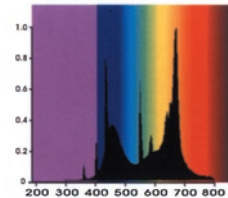

Coral Blue Lamps *Special Fluorescent Lamps*