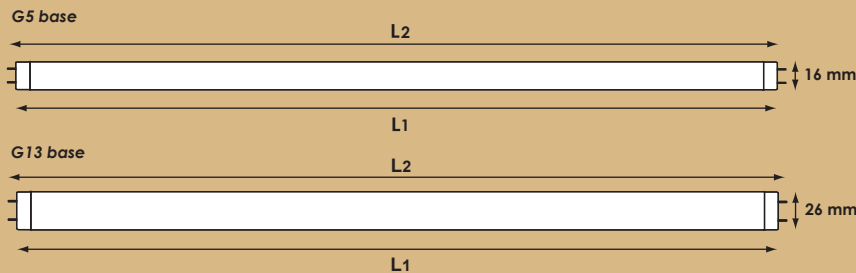

Coral Blue Lamps *Special Fluorescent Lamps*

- T5 lamps – 8W
- T8 lamps – 10W, 15W, 18W, 30W, 36W
- Lamp produces lights that enhance the growth of coral
- For use in aquarium lighting

KANDOLite®
Brings you Light and Prosperity