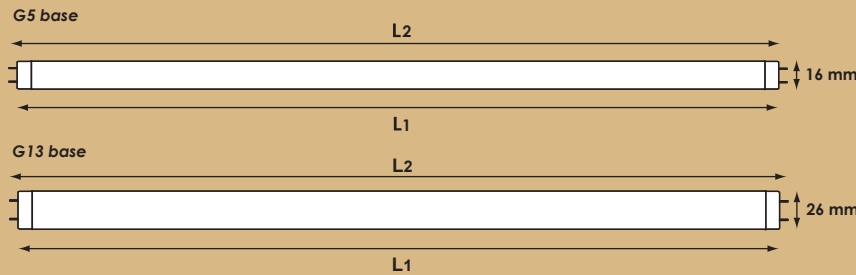

Germicidal Lamps *Special Fluorescent Lamps*

- T5 lamps – 4W, 6W, 8W
- T8 lamps – 10W, 15W, 18W, 30W, 36W
- PL lamps – 7W, 9W, 11W
- Lamp emits UV rays of 254nm and can kill most germs
- For use in sterilizers, air and water purifiers, etc

Warning : Avoid direct exposure of eyes and skin under germicidal lamps

Plant Growth Lamps *Special Fluorescent Lamps*

- T5 lamps – 8W
- T8 lamps – 10W, 15W, 18W, 30W, 36W
- Lamp reproduces natural light
- Lamp strengthens growth of aquatic, foliage plants and prevents fungi growth