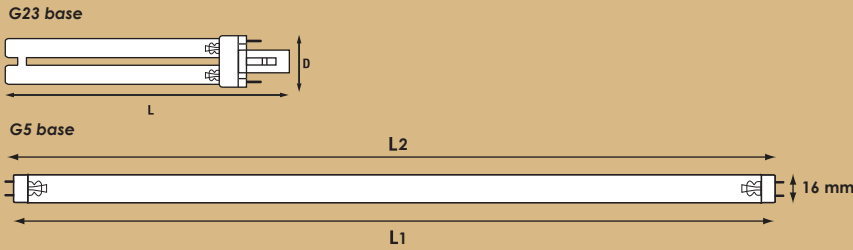

Germicidal Lamps *Special Fluorescent Lamps*

- T5 lamps – 4W, 6W, 8W
- T8 lamps – 10W, 15W, 18W, 30W, 36W
- PL lamps – 7W, 9W, 11W
- Lamp emits UV rays of 254nm and can kill most germs
- For use in sterilizers, air and water purifiers, etc

Warning : Avoid direct exposure of eyes and skin under germicidal lamps

Plant Growth Lamps *Special Fluorescent Lamps*

- T5 lamps – 8W
- T8 lamps – 10W, 15W, 18W, 30W, 36W
- Lamp reproduces natural light
- Lamp strengthens growth of aquatic, foliage plants and prevents fungi growth