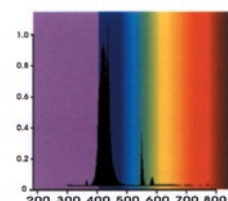

- T5 lamps – 8W
- T8 lamps – 10W, 15W, 18W, 30W, 36W
- Lamp produces lights that enhance the growth of coral
- For use in aquarium lighting