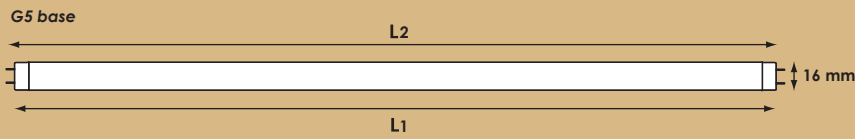

T5(16mm) Tubular Fluorescent Lamps Deluxe Colour

- ➔ Deluxe fluorescent colour :

827 =	Incand. Warm White	2700K
830 =	Warm White	3000K
835 =	White	3500K
840 =	Cool White	4200K
865 =	Daylight	6500K
- ➔ Coated with high efficiency tri-phosphors
- ➔ Very high luminous efficacy of up to 94 LPW
- ➔ High color rendering group – 1B, Ra 80-89

Typical mortality curve T5 4W/6W/8W/13W

Lamp Code	Wattage (W)	Colour Appearance	CRI (Ra)	Lumen (lm)	Length L ₁ (mm)	Length L ₂ (mm)
F4T5/827	4	Incand. Warm White	80-89, 1B	160	136	150
F4T5/830	4	Warm White	80-89, 1B	160	136	150
F4T5/835	4	White	80-89, 1B	160	136	150
F4T5/840	4	Cool White	80-89, 1B	160	136	150
F4T5/865	4	Daylight	80-89, 1B	150	136	150
F6T5/827	6	Incand. Warm White	80-89, 1B	320	212	226
F6T5/830	6	Warm White	80-89, 1B	320	212	226
F6T5/835	6	White	80-89, 1B	320	212	226
F6T5/840	6	Cool White	80-89, 1B	320	212	226
F6T5/865	6	Daylight	80-89, 1B	290	212	226
F8T5/827	8	Incand. Warm White	80-89, 1B	480	288	302
F8T5/830	8	Warm White	80-89, 1B	480	288	302
F8T5/835	8	White	80-89, 1B	480	288	302
F8T5/840	8	Cool White	80-89, 1B	480	288	302
F8T5/865	8	Daylight	80-89, 1B	440	288	302
F13T5/827	13	Incand. Warm White	80-89, 1B	980	517	531
F13T5/830	13	Warm White	80-89, 1B	980	517	531
F13T5/835	13	White	80-89, 1B	980	517	531
F13T5/840	13	Cool White	80-89, 1B	980	517	531
F13T5/865	13	Daylight	80-89, 1B	950	517	531