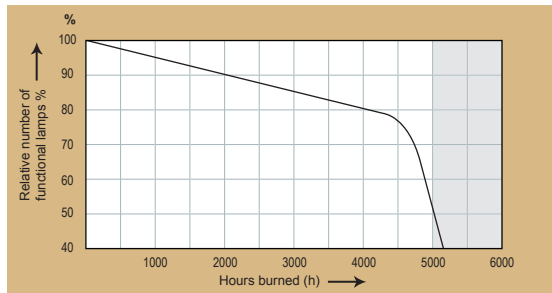

T5(16mm) Tubular Fluorescent Lamps Deluxe Colour

- ➔ Deluxe fluorescent colour :

827 =	Incand. Warm White	2700K
830 =	Warm White	3000K
835 =	White	3500K
840 =	Cool White	4200K
865 =	Daylight	6500K
- ➔ Coated with high efficiency tri-phosphors
- ➔ Very high luminous efficacy of up to 94 LPW
- ➔ High color rendering group – 1B, Ra 80-89

Typical mortality curve T5 4W/6W/8W/13W

Lamp Code	Wattage (W)	Colour Appearance	CRI (Ra)	Lumen (lm)	Length L ₁ (mm)	Length L ₂ (mm)
F4T5/827	4	Incand. Warm White	80-89, 1B	160	136	150
F4T5/830	4	Warm White	80-89, 1B	160	136	150
F4T5/835	4	White	80-89, 1B	160	136	150
F4T5/840	4	Cool White	80-89, 1B	160	136	150
F4T5/865	4	Daylight	80-89, 1B	150	136	150
F6T5/827	6	Incand. Warm White	80-89, 1B	320	212	226
F6T5/830	6	Warm White	80-89, 1B	320	212	226
F6T5/835	6	White	80-89, 1B	320	212	226
F6T5/840	6	Cool White	80-89, 1B	320	212	226
F6T5/865	6	Daylight	80-89, 1B	290	212	226
F8T5/827	8	Incand. Warm White	80-89, 1B	480	288	302
F8T5/830	8	Warm White	80-89, 1B	480	288	302
F8T5/835	8	White	80-89, 1B	480	288	302
F8T5/840	8	Cool White	80-89, 1B	480	288	302
F8T5/865	8	Daylight	80-89, 1B	440	288	302
F13T5/827	13	Incand. Warm White	80-89, 1B	980	517	531
F13T5/830	13	Warm White	80-89, 1B	980	517	531
F13T5/835	13	White	80-89, 1B	980	517	531
F13T5/840	13	Cool White	80-89, 1B	980	517	531
F13T5/865	13	Daylight	80-89, 1B	950	517	531