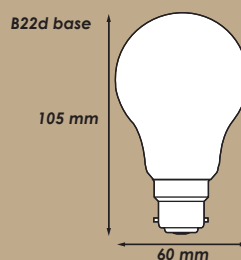

Party Life Special Incandescent Bulbs

- simulates the black light ambiance of discotheques and nightclubs
- enhances party atmosphere
- no harmful UV light is emitted
- adapts to any standard household electrical socket

Lamp Code	Voltage (V)	Wattage (W)	Base	Colours Available
A19 Party Life (Americas)	120/130	40, 60	E26	Black
A60 Party Life (Europe)	120/230/240	40, 60	E27/B22d	Black