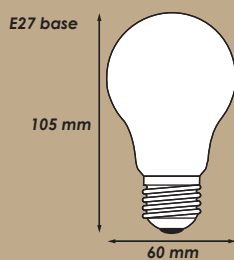

Party Life Special Incandescent Bulbs

- simulates the black light ambiance of discotheques and nightclubs
- enhances party atmosphere
- no harmful UV light is emitted
- adapts to any standard household electrical socket

Lamp Code	Voltage (V)	Wattage (W)	Base	Colours Available
A19 Party Life (Americas)	120/130	40, 60	E26	Black
A60 Party Life (Europe)	120/230/240	40, 60	E27/B22d	Black