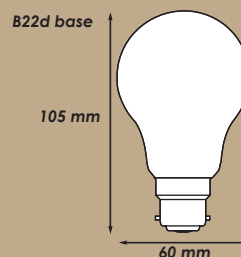

Bug Life Special Incandescent Bulbs

- special coating on inside of bulb
- repels insects by emitting a golden light.
- adapts to any standard household electrical socket

Lamp Code	Voltage (V)	Wattage (W)	Base	Colours Available
A19 Bug Life (Americas)	120/130	25, 40, 60, 75, 100	E26	Yellow
A60 Bug Life (Europe)	120/230/240	25, 40, 60, 75, 100	E27/B22d	Yellow