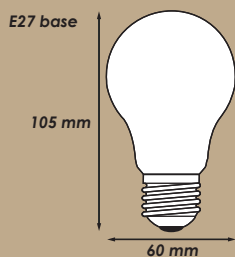

Bug Life Special Incandescent Bulbs

- special coating on inside of bulb
- repels insects by emitting a golden light.
- adapts to any standard household electrical socket

Lamp Code	Voltage (V)	Wattage (W)	Base	Colours Available
A19 Bug Life (Americas)	120/130	25, 40, 60, 75, 100	E26	Yellow
A60 Bug Life (Europe)	120/230/240	25, 40, 60, 75, 100	E27/B22d	Yellow