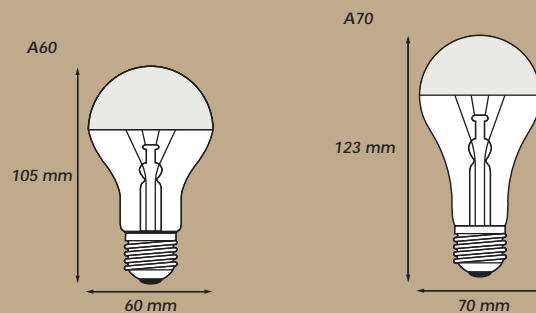

## Daylight Colour Bulbs Special Incandescent Bulbs

- Bulb made with pigmented blue glass to create cool effect versus normal warm incandescent output

Lamp Code	Voltage (V)	Wattage (W)	Base	Finish Available
Daylight-A19(Americas)	120/130	40, 60, 75,100	E26	Daylight colour
Daylight-A60(Europe)	120/230/240/250	40, 60, 75,100	E27/B22d	Daylight colour

## Crown Silver Bulbs

- The crown reflector eliminates direct glare and improves luminaire optical control

Lamp Code	Voltage (V)	Wattage (W)	Base	Finish Available
A19(Americas)	120 – 130	40, 60	E26	Clear, Pearl
A21(Americas)	120 – 130	75, 100	E26	Clear, Pearl
A60(Europe)	220/240/250	40, 60	E27/B22d	Clear, Pearl
A70(Europe)	220/240/250	75, 100	E27/B22d	Clear, Pearl