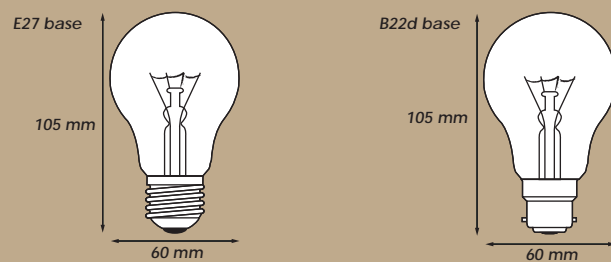

## Daylight Colour Bulbs Special Incandescent Bulbs

- Bulb made with pigmented blue glass to create cool effect versus normal warm incandescent output

Lamp Code	Voltage (V)	Wattage (W)	Base	Finish Available
Daylight-A19(Americas)	120/130	40, 60, 75,100	E26	Daylight colour
Daylight-A60(Europe)	120/230/240/250	40, 60, 75,100	E27/B22d	Daylight colour

## Crown Silver Bulbs

- The crown reflector eliminates direct glare and improves luminaire optical control

Lamp Code	Voltage (V)	Wattage (W)	Base	Finish Available
A19(Americas)	120 – 130	40, 60	E26	Clear, Pearl
A21(Americas)	120 – 130	75, 100	E26	Clear, Pearl
A60(Europe)	220/240/250	40, 60	E27/B22d	Clear, Pearl
A70(Europe)	220/240/250	75, 100	E27/B22d	Clear, Pearl