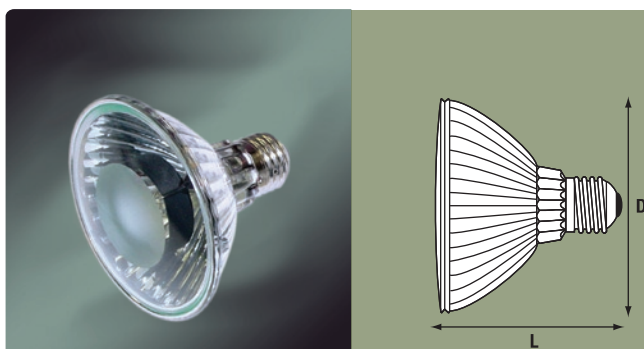

PAR30 Halogen PAR Lamps, Euro-style

- Colour temperature 2900K for aluminium version and 3000K for dichroic version
- Average Life 3000 hours

Lamp Code	Voltage (V)	Wattage (W)	Intensity (cd)		Base	Diameter D (mm)	Length L (mm)
			Spot	Flood			
PAR30-Euro/50W	120 / 130	50	4000	1300	E26	95	90
PAR30-Euro/75W	120 / 130	75	6500	2000	E26	95	90
PAR30-Euro/75W	230 / 240	75	6500	2000	E27	95	92
PAR30-Euro/100W	230 / 240	100	9000	3000	E26	95	92

PAR30 Anti-Glare Halogen PAR Lamps

High visual comfort with anti-glare shield, reduce direct visual exposure

- Other wattages : 35W, 45W, 60W, 90W available on request
- Conforms to EN60432-2/EN60357 requirements with double protection fuse
- Self-shielded feature allows free burning in open fixtures – conforms to EN60598 safety requirements
- Front hard glass lens cuts UV radiation