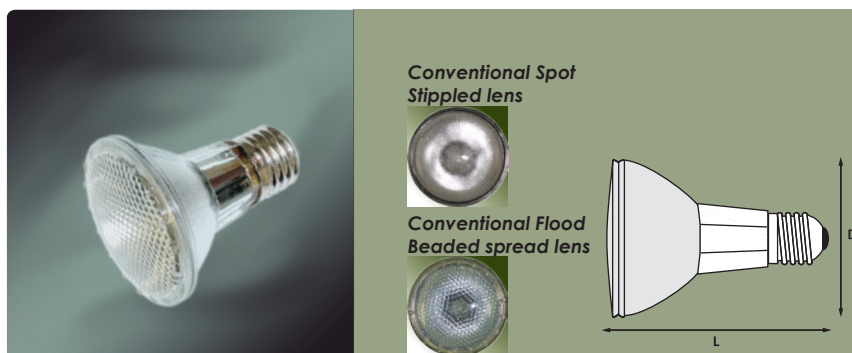

## PAR20 Halogen PAR Lamps, Conventional-style

- Colour temperature 2900K for aluminium version and 3000K for dichroic version
- Average Life 3000 hours

Lamp Code	Voltage (V)	Wattage (W)	Beam Spread	Intensity (cd)	Base	Diameter D (mm)	Length L (mm)
PAR20/35W	120 / 130	35	Spot	2000	E26	63	80
PAR20/35W	120 / 130	35	Flood	700	E26	63	80
PAR20/50W	120 / 130	50	Spot	3000	E26	63	80
PAR20/50W	120 / 130	50	Flood	1000	E26	63	80
PAR20/50W	230 / 240	50	Spot	3000	E27	63	82
PAR20/50W	230 / 240	50	Flood	1000	E27	63	82

## PAR20 Halogen PAR Lamps, Euro-style

- Colour temperature 2900K for aluminium version and 3000K for dichroic version
- Average Life 3000 hours

Lamp Code	Voltage (V)	Wattage (W)	Beam Spread	Intensity (cd)	Base	Diameter D (mm)	Length L (mm)
PAR20-Euro/35W	120/130	35	Spot	2000	E26	63	86
PAR20-Euro/35W	120/130	35	Flood	700	E26	63	86
PAR20-Euro/50W	120/130	50	Spot	3000	E26	63	86
PAR20-Euro/50W	120/130	50	Flood	1000	E26	63	86
PAR20-Euro/50W	230/240	50	Spot	3000	E27	63	88
PAR20-Euro/50W	230/240	50	Flood	1000	E27	63	88