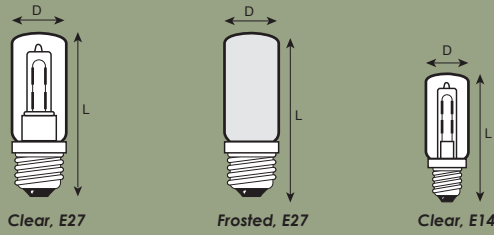

JDD Series Double Envelope Halogen Lamps

- Crisp white light with high efficiency
- Average life 2000 hours
- Conforms to EN60432-2/EN60357 requirements with integrated fuse
- Self-shielded feature allows free burning in open fixtures – conforms to EN60598 safety requirements
- The hard glass envelope blocks harmful UV radiation

Lamp Code	Voltage (V)	Wattage (W)	Lumen (lm)		Base	Diameter D (mm)	Length L (mm)
			Clear	Opal			
JDD 40W	230 – 240	40	460	430	E14	26	86
JDD 60W	230 – 240	60	780	750	E14	26	86
JDD 75W	120 – 240	75	1050	1000	E26, E27	32	105
JDD 100W	120 – 240	100	1500	1440	E26, E27	32	105
JDD 150W	120 – 240	150	2500	2400	E26, E27	32	105
JDD 200W	120 – 240	200	3200	3070	E26, E27	32	105
JDD 250W	120 – 240	250	4200	4050	E26, E27	32	105