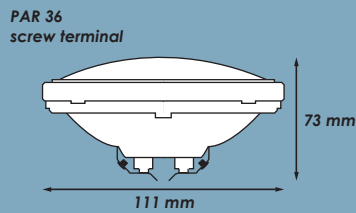

Halogen PAR36 Sealed Beam Halogen Lamps

With screw terminals for 12V operation

- Transformer is required
- Shorter lamp length allows flexibility in the design of display lighting fixtures
- The capsule is a xenon-halogen lamp boosted to high lumen output whilst maintaining an average life of 5000 hours
- Front hard glass lens cuts UV radiation
- Super Spotlight for outdoor garden lighting
- Colour lamps are available with 35W and 50W in VNSP, NSP, NFL and WFL beams
- Colour lens types offer various aesthetic effects
- Aluminium reflector :

Lamp Code	Voltage (V)	Wattage (W)	Beam Angle	Intensity (cd)	Base
20PAR36/VNSP	12	20	5 - 7°	4200	Screw terminal
20PAR36/NSP	12	20	8 - 12°	1700	Screw terminal
#20PAR36/NFL	12	20	18 - 22°	900	Screw terminal
20PAR36/WFL	12	20	32 - 36°	450	Screw terminal
35PAR36/VNSP	12	35	5 - 7°	8500	Screw terminal
35PAR36/NSP	12	35	8 - 12°	3500	Screw terminal
#35PAR36/NFL	12	35	18 - 22°	2000	Screw terminal
35PAR36/WFL	12	35	32 - 36°	1000	Screw terminal
50PAR36/VNSP	12	50	5 - 7°	15000	Screw terminal
50PAR36/NSP	12	50	8 - 12°	6000	Screw terminal
#50PAR36/NFL	12	50	18 - 22°	3200	Screw terminal
50PAR36/WFL	12	50	32 - 36°	1600	Screw terminal