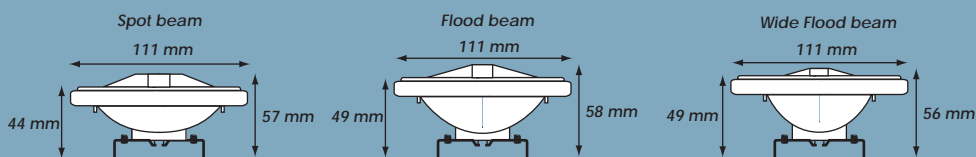

HaluR-Spot111 Super5K and Ultra10K

- Low voltage halogen point source lighting
- Intelligent spots – versatile shop-lighting, exhibition and art gallery display
- The front bridge cover allows glare-free comfortable light quality
- Ceramic cap allows better heat dissipation to provide an optimum operation condition
- Aluminium reflector allows 100% light reflection with no color shift throughout life of lamp
- Average life 5000/10000 hours
- Aluminium reflector :

Lamp Code	Voltage (V)	Wattage (W)	Beam Angle	Intensity (cd)		Base
				Super5K	Ultra10K	
Spot111/35/SP	12	35	8°	14400	12000	G53
Spot111/35/FL	12	35	24°	3000	2500	G53
Spot111/50/SP	12	50	8°	24000	20000	G53
Spot111/50/FL	12	50	24°	4800	4000	G53
Spot111/50/WFL	12	50	45°	1450	1200	G53
Spot111/75/SP	12	75	8°	36000	30000	G53
Spot111/75/FL	12	75	24°	6350	5300	G53
Spot111/75/WFL	12	75	45°	2300	1900	G53
Spot111/100/SP	12	100	8°	57600	48000	G53
Spot111/100/FL	12	100	24°	10200	8500	G53
Spot111/100/WFL	12	100	45°	3350	2800	G53