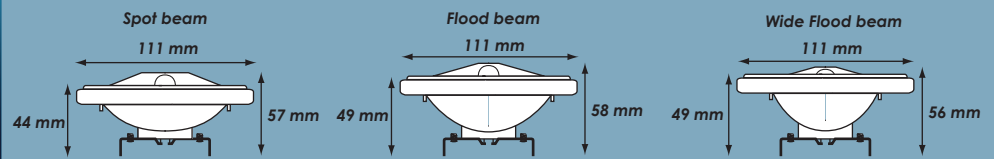

HaluR-Spot111 Low voltage Halogen Spot Lights

- Low voltage halogen point source lighting
- Intelligent spots – versatile shop-lighting, exhibition and art gallery display
- The front bridge cover allows glare-free comfortable light quality
- Aluminium reflector allows 100% light reflection with no color shift throughout life of lamp
- Colour temperature 3000 K
- Average life 3000 hours
- Aluminium reflector :

Lamp Code	Voltage (V)	Wattage (W)	Beam Angle	Intensity (cd)	Base
Spot111/35/SP	12	35	8°	12000	G53
Spot111/35/FL	12	35	24°	2500	G53
Spot111/50/SP	12	50	8°	20000	G53
Spot111/50/FL	12	50	24°	4000	G53
Spot111/50/WFL	12	50	45°	1200	G53
Spot111/75/SP	12	75	8°	30000	G53
Spot111/75/FL	12	75	24°	5300	G53
Spot111/75/WFL	12	75	45°	1900	G53
Spot111/100/SP	12	100	8°	48000	G53
Spot111/100/FL	12	100	24°	8500	G53
Spot111/100/WFL	12	100	45°	2800	G53