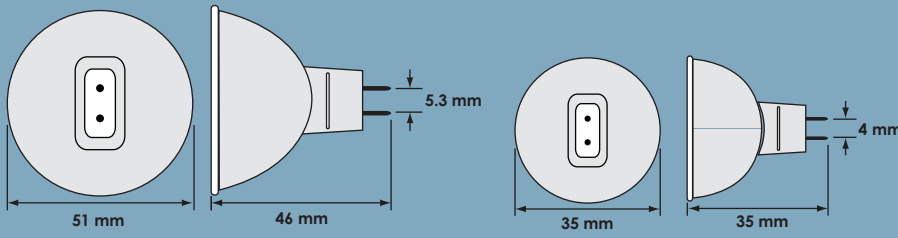

# Special MR16 Reflector Lamps – Fun Colours

- High temperature resistant paint applied to the back of reflector lamps provides colour
- Stimulation to the interior design decor
- Available with MR11 and MR16 reflector lamps
- Most standard paint colors available
- Average Life 3000 hours for standard requirement