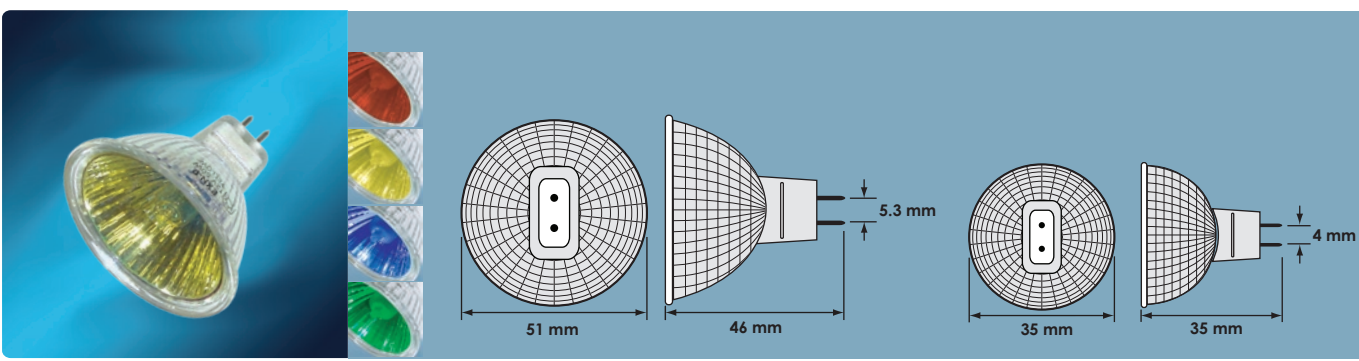

Special MR16 and MR11 Reflector Lamps – Colour Lights

- The standard MR16 lamps are fitted with a front glass cover with special thin film coating
- that enables specific color transmission to the front thereby producing dramatic color effects
- Colour available : Red, Yellow, Blue and Green
- Available also with MR11 lamps
- Average Life 3000 hours

Special Dichroic Reflector Lamps – Décor Colours

- Opal glass reflector in White, Red, Yellow, Blue and Green dichroic coating
- Soft tone back color – the normally unwanted back light becomes a diffused coloration with a dramatic soft-tone effect
- Available with MR11 and MR16 reflector lamps
- Average Life 3000 hours