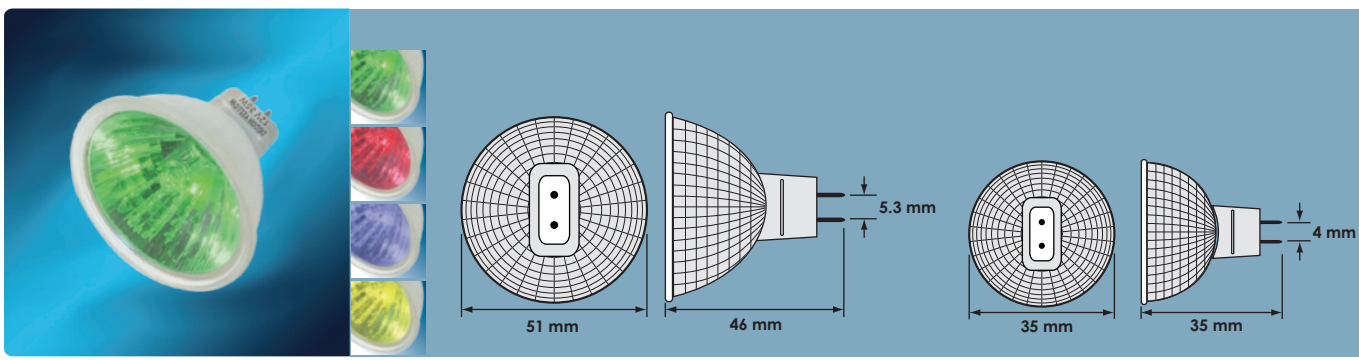

Special MR16 and MR11 Reflector Lamps – Colour Lights

- The standard MR16 lamps are fitted with a front glass cover with special thin film coating
- that enables specific color transmission to the front thereby producing dramatic color effects
- Colour available : Red, Yellow, Blue and Green
- Available also with MR11 lamps
- Average Life 3000 hours

Special Dichroic Reflector Lamps – Décor Colours

- Opal glass reflector in White, Red, Yellow, Blue and Green dichroic coating
- Soft tone back color – the normally unwanted back light becomes a diffused coloration with a dramatic soft-tone effect
- Available with MR11 and MR16 reflector lamps
- Average Life 3000 hours