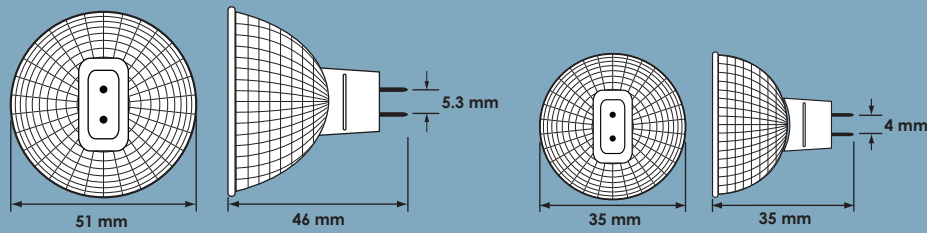

Special Dichroic Reflector Lamps

Neutral Daylight NDL colour with Décor Finish

- Long service life 5000 hours
- Colour temperature boosted by thin film coating on inside of reflector up to 4500K
- Satinized reflector back
- Cool beam effect
- Crisp cool neutral daylight output
- High colour temperature up to 4500K plus

ANSI/UK Code	Voltage (V)	Wattage (W)	Beam Angle	Intensity (cd)	Base
Decor NDL - MR 11					
FTB	12	20	10°	3900	GU4
FTC	12	20	20°	1650	GU4
FTD	12	20	30°	650	GU4
FTE	12	35	10°	6650	GU4
FTF	12	35	20°	2850	GU4
FTH	12	35	30°	1400	GU4
Decor NDL - MR 16					
ESX	12	20	12°	3900	GU5.3
BBF	12	20	24°	1400	GU5.3
BAB	12	20	36°	650	GU5.3
FMT	12	35	12°	6650	GU5.3
FRA	12	35	23°	3300	GU5.3
FMW	12	35	36°	1200	GU5.3
EXT	12	50	16°	9500	GU5.3
EXZ	12	50	24°	4200	GU5.3
EXN	12	50	38°	1600	GU5.3
FNV	12	50	60°	950	GU5.3