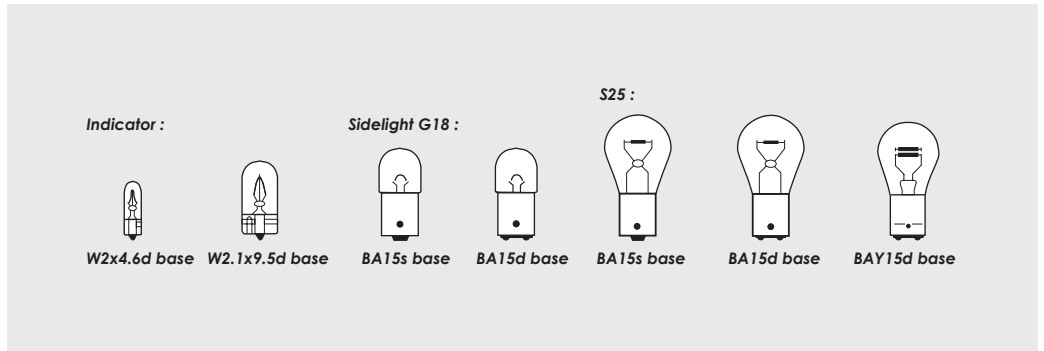

Automobile Lamps – European System

Side / Indicator / Brake / Tail / Flasher

Lamp Code	SAE Category	Voltage (V)	Wattage (W)	Base
Indicator	T5	6, 12, 24	1 – 5	W2x4.6d
Indicator	T10	6, 12, 24	2 – 5	W2.1x9.5d
Sidelight	G18	6, 12, 24	5 – 15	BA15s
Sidelight	G18	6, 12, 24	5 – 15	BA15d