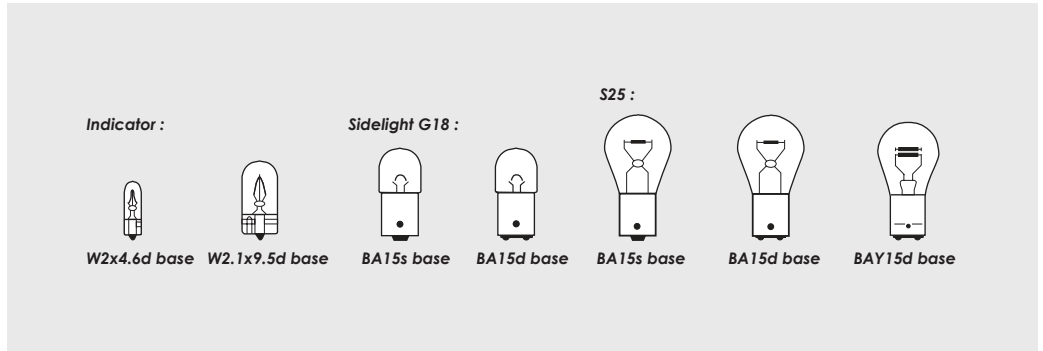

Automobile Lamps – N. American System

Side / Indicator / Brake / Tail / Flasher

Lamp Code	Bulb size	Voltage (V)	Wattage (W)	Base
Indicator	T1.75	6, 12, 24	1 – 5	W2x4.6d
Indicator	T3.25	6, 12, 24	2 – 5	W2.1x9.5d
Sidelight	G6	6, 12, 24	5 – 15	BA15s
Sidelight	G6	6, 12, 24	5 – 15	BA15d

Lamp Code	Bulb size	Voltage (V)	Wattage/CP (W)	Base
87	S8	6	15CP	BA15s
1129	S8	6	21CP	BA15s
93	S8	12	15CP	BA15s
1141	S8	12	21CP	BA15s
1073	S8	12	32CP	BA15s
1156	S8	12	32CP	BA15s
305	S8	24	15CP	BA15s
1203	S8	24	21CP	BA15s
94	S8	12	15CP	BA15s
1142	S8	12	21CP	BA15d
1076	S8	12	32CP	BA15d
1158	S8	6	21/3CP	BA15d
1176	S8	12	21/6CP	BA15d
1154	S8	6	21/3CP	BAY15d
1016	S8	12	21/6CP	BAY15d
198	S8	12	32/3CP	BAY15d
1034	S8	12	32/3CP	BAY15d
1157	S8	12	32/3CP	BAY15d
2057	S8	12	32/3CP	BAY15d